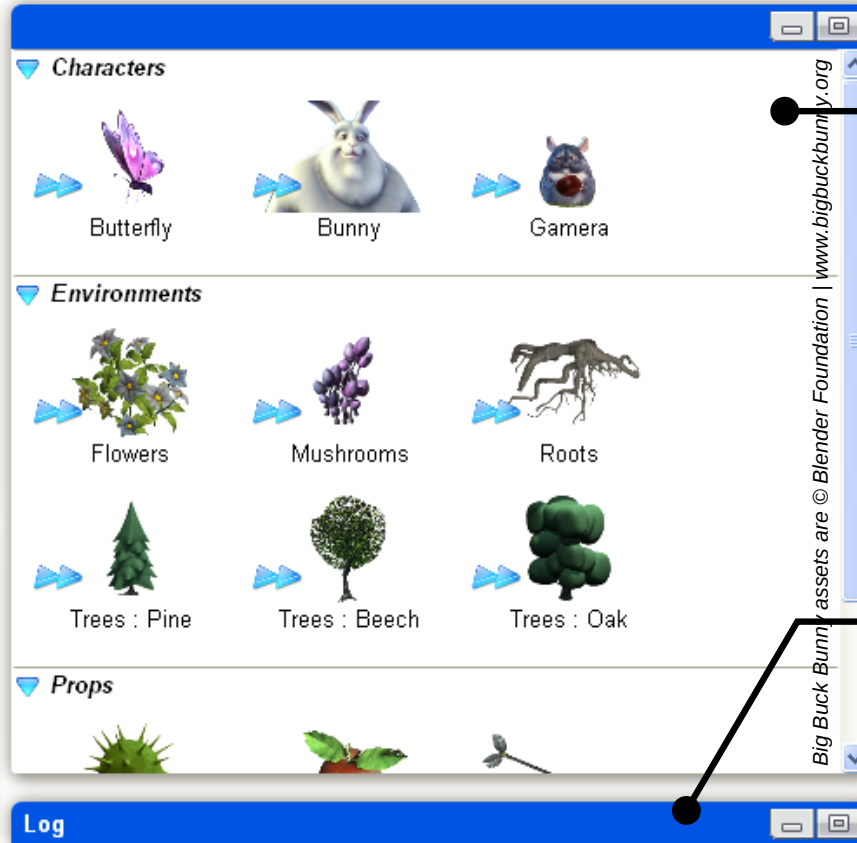

DAMAS 2.0 Interface Sheet

Element

Element's preview, messages, tasks, users, and other informations according to its type.

Viewport

The interface display of the current element.

Outliner

Access the elements using the hierachical tree representation of the database.