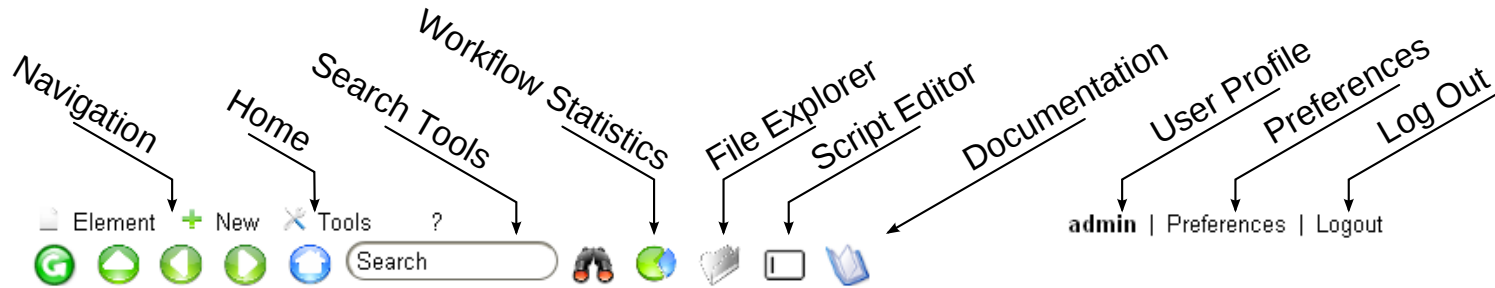

DAMAS 2.0 Interface Sheet

Element

Element's preview, messages, tasks, users, and other informations according to its type.

Viewport

The interface display of the current element.

Outliner

Access the elements using the hierachical tree representation of the database.